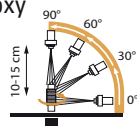

IP69K

Mechanical and visual coding

- Robust mechanical coding
- 4 options with visual coding

EMC 360° high performance shielding

- Grounding ring
- Cable assembly design

Soft sealing caps

- Noiseless in operation
- Easily installed on plug and receptacle