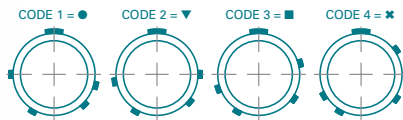

IP69K

Mechanical and visual coding

- Robust mechanical coding
- 4 options with visual coding

EMC 360° high performance shielding

- Grounding ring
- Cable assembly design

Soft sealing caps

- Noiseless in operation
- Easily installed on plug and receptacle